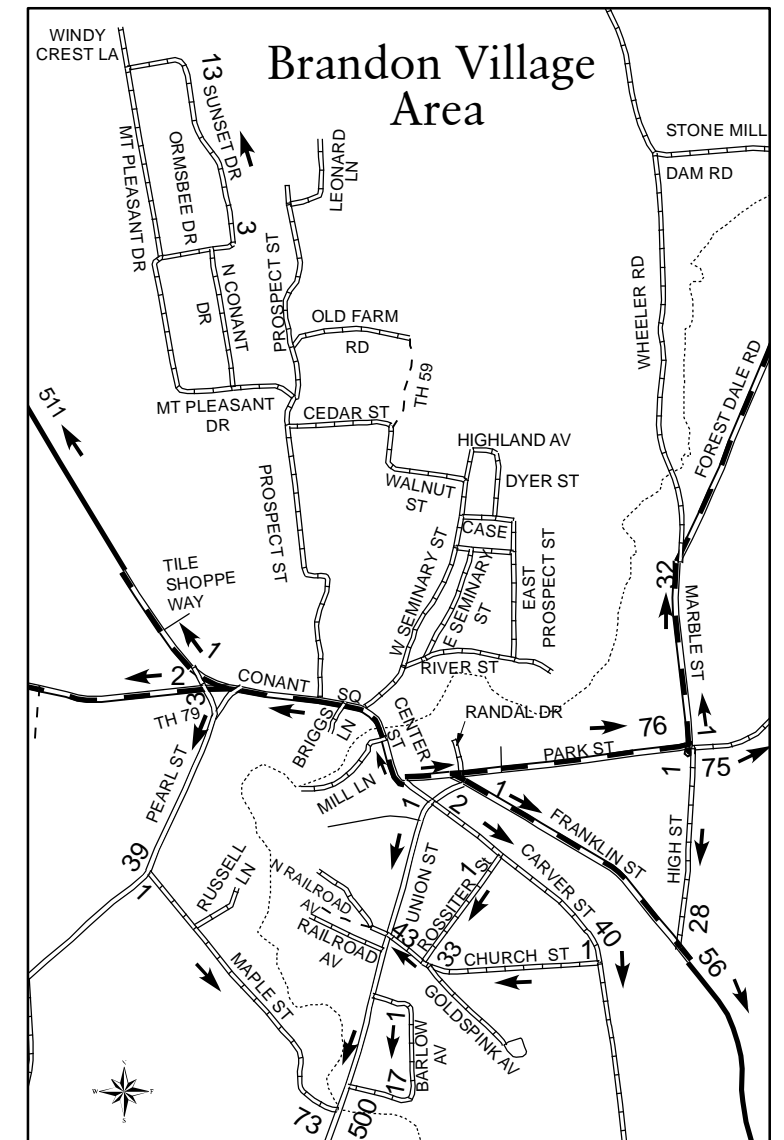

BRANDON, VERMONT

Legend

-  US Highway
-  State Highway
-  Class 2 Town Road
-  Class 3 Town Road
-  Class 4 Town Road
-  State Forest Road
-  Private Road
-  Other Road
-  Surface Water

Copyright Rutland Regional Planning Commission
 This map (D:\RRPC\HL Security Maps\Brandon.mxd)
 was produced on 6/29/2005